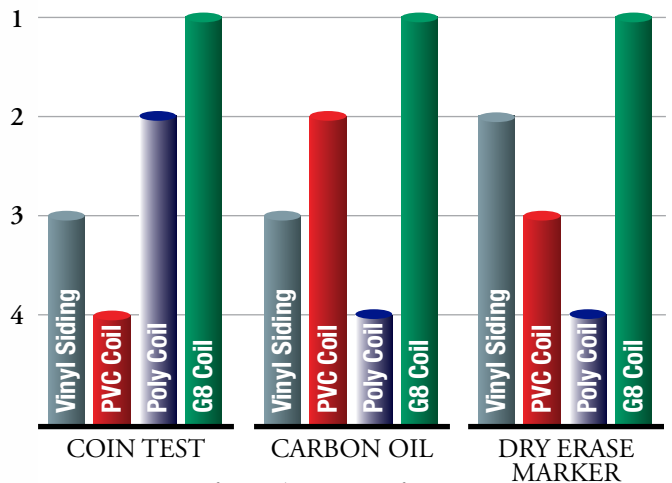

SEE THE DIFFERENCE!

Each surface was subjected to three tests, including the ASTM Nickel Marring Rub Test (see below). While both PVC and Poly coil easily mar, durable Performance G8 coil remains mar-free and unchanged!

These are **unretouched photographs** of actual aluminum coil. The coin test involves rubbing the flat edge of a nickel across the surface.

PVC COATED

POLY COATED

PERFORMANCE G8

MARRING TESTS

The ALSIDE EXTERIOR DESIGN SYSTEM